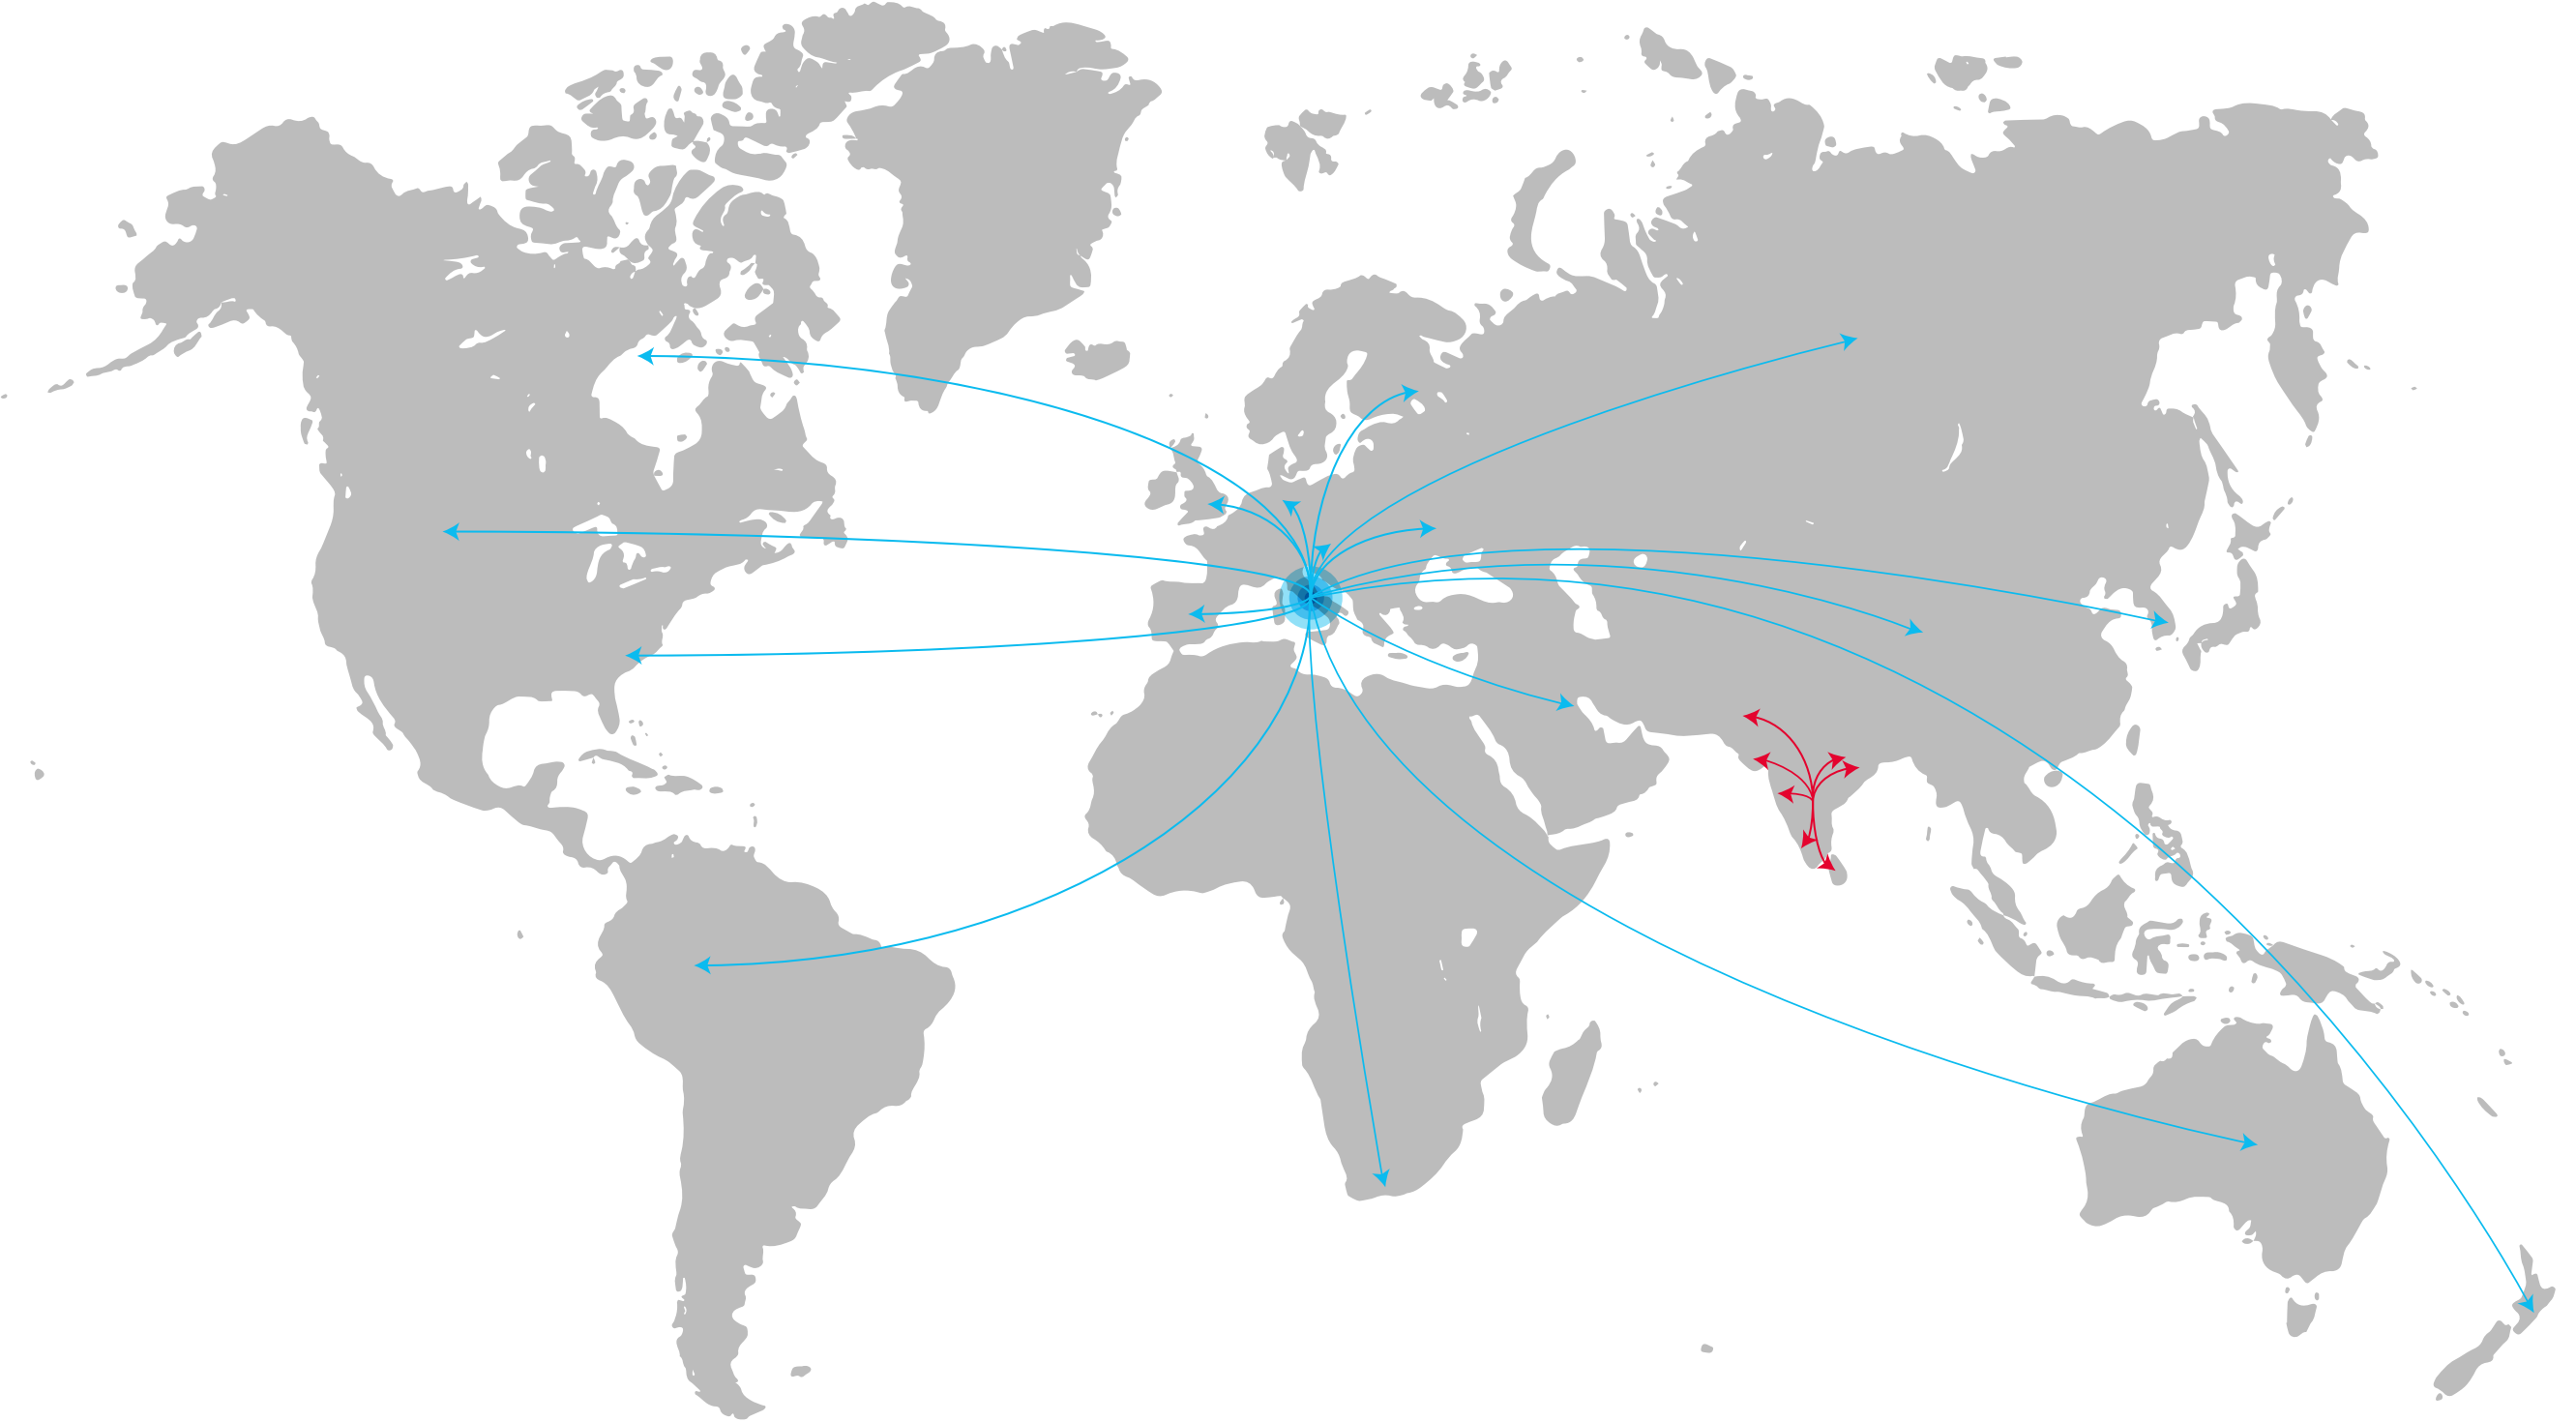

COMMITTMENT TO QUALITY |

Nexion is a global brand that crosses the borders of different countries.

The main strategic value chain activities are based in Italy. Our **top-quality production** is located in India into a fully automated state-of-art facility equipped with the latest Italian machineries. Our sales network focuses on specific high-potential and high-value target markets **all over the world**.