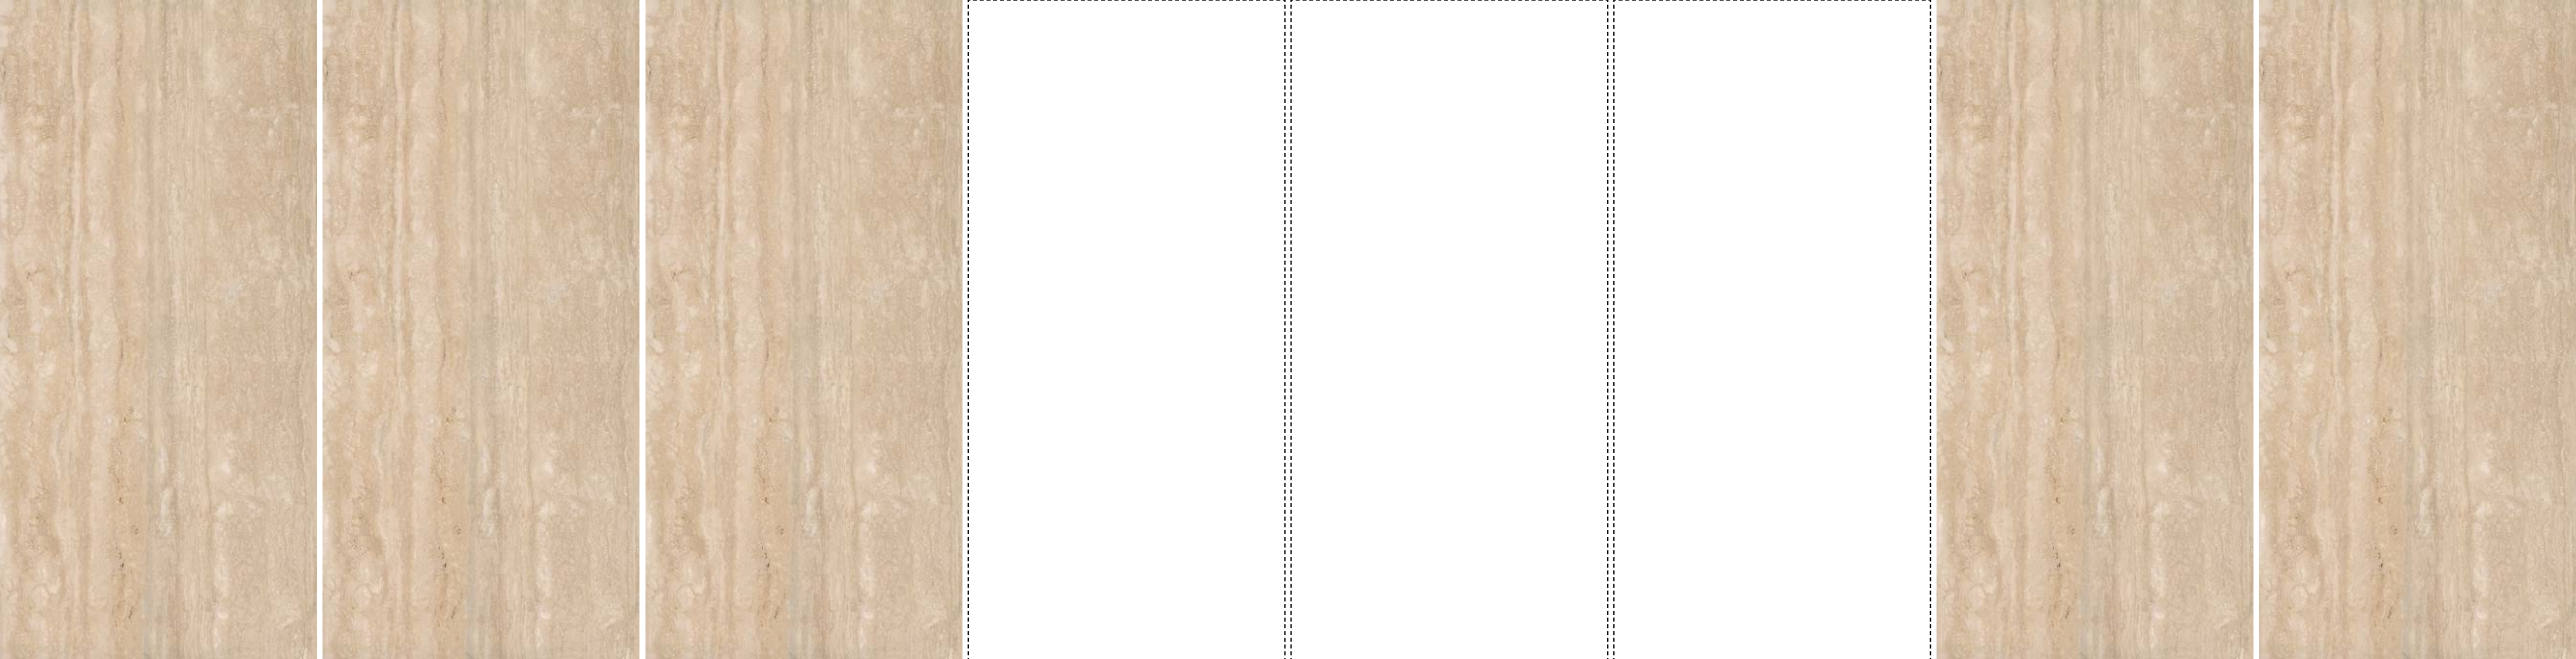

Naturale R10 surface available in 60x120 cm.
R9, R11 & R12 surfaces available on request.

120x240 cm

80x160 cm

120x120 cm

60x120 cm

TRAVERTINE VEINCUT BEIGE

FULL LAPPATO

LAPPATO MATT