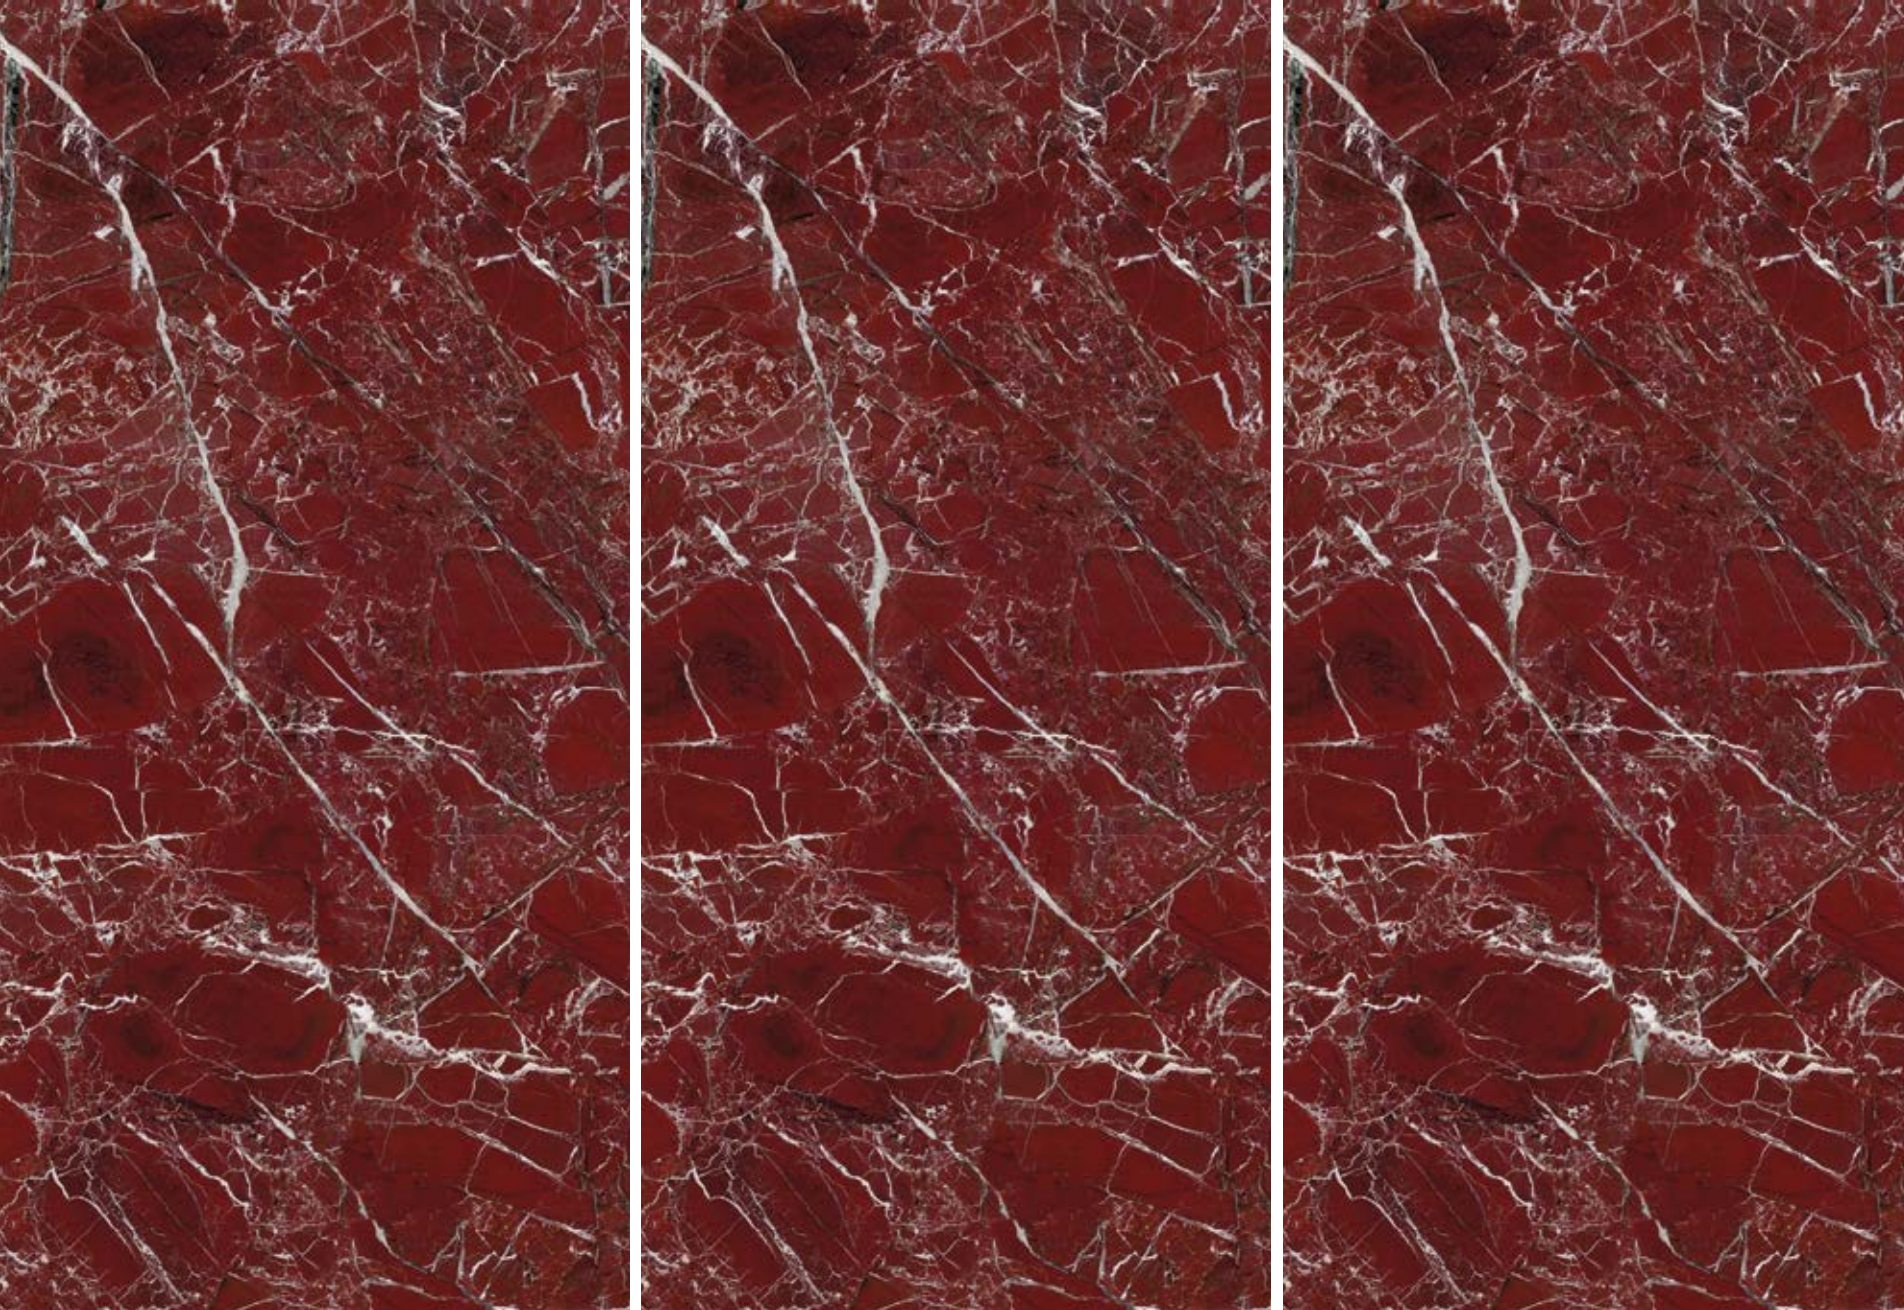

FULL LAPPATO

LAPPATO MATT

NATURALE